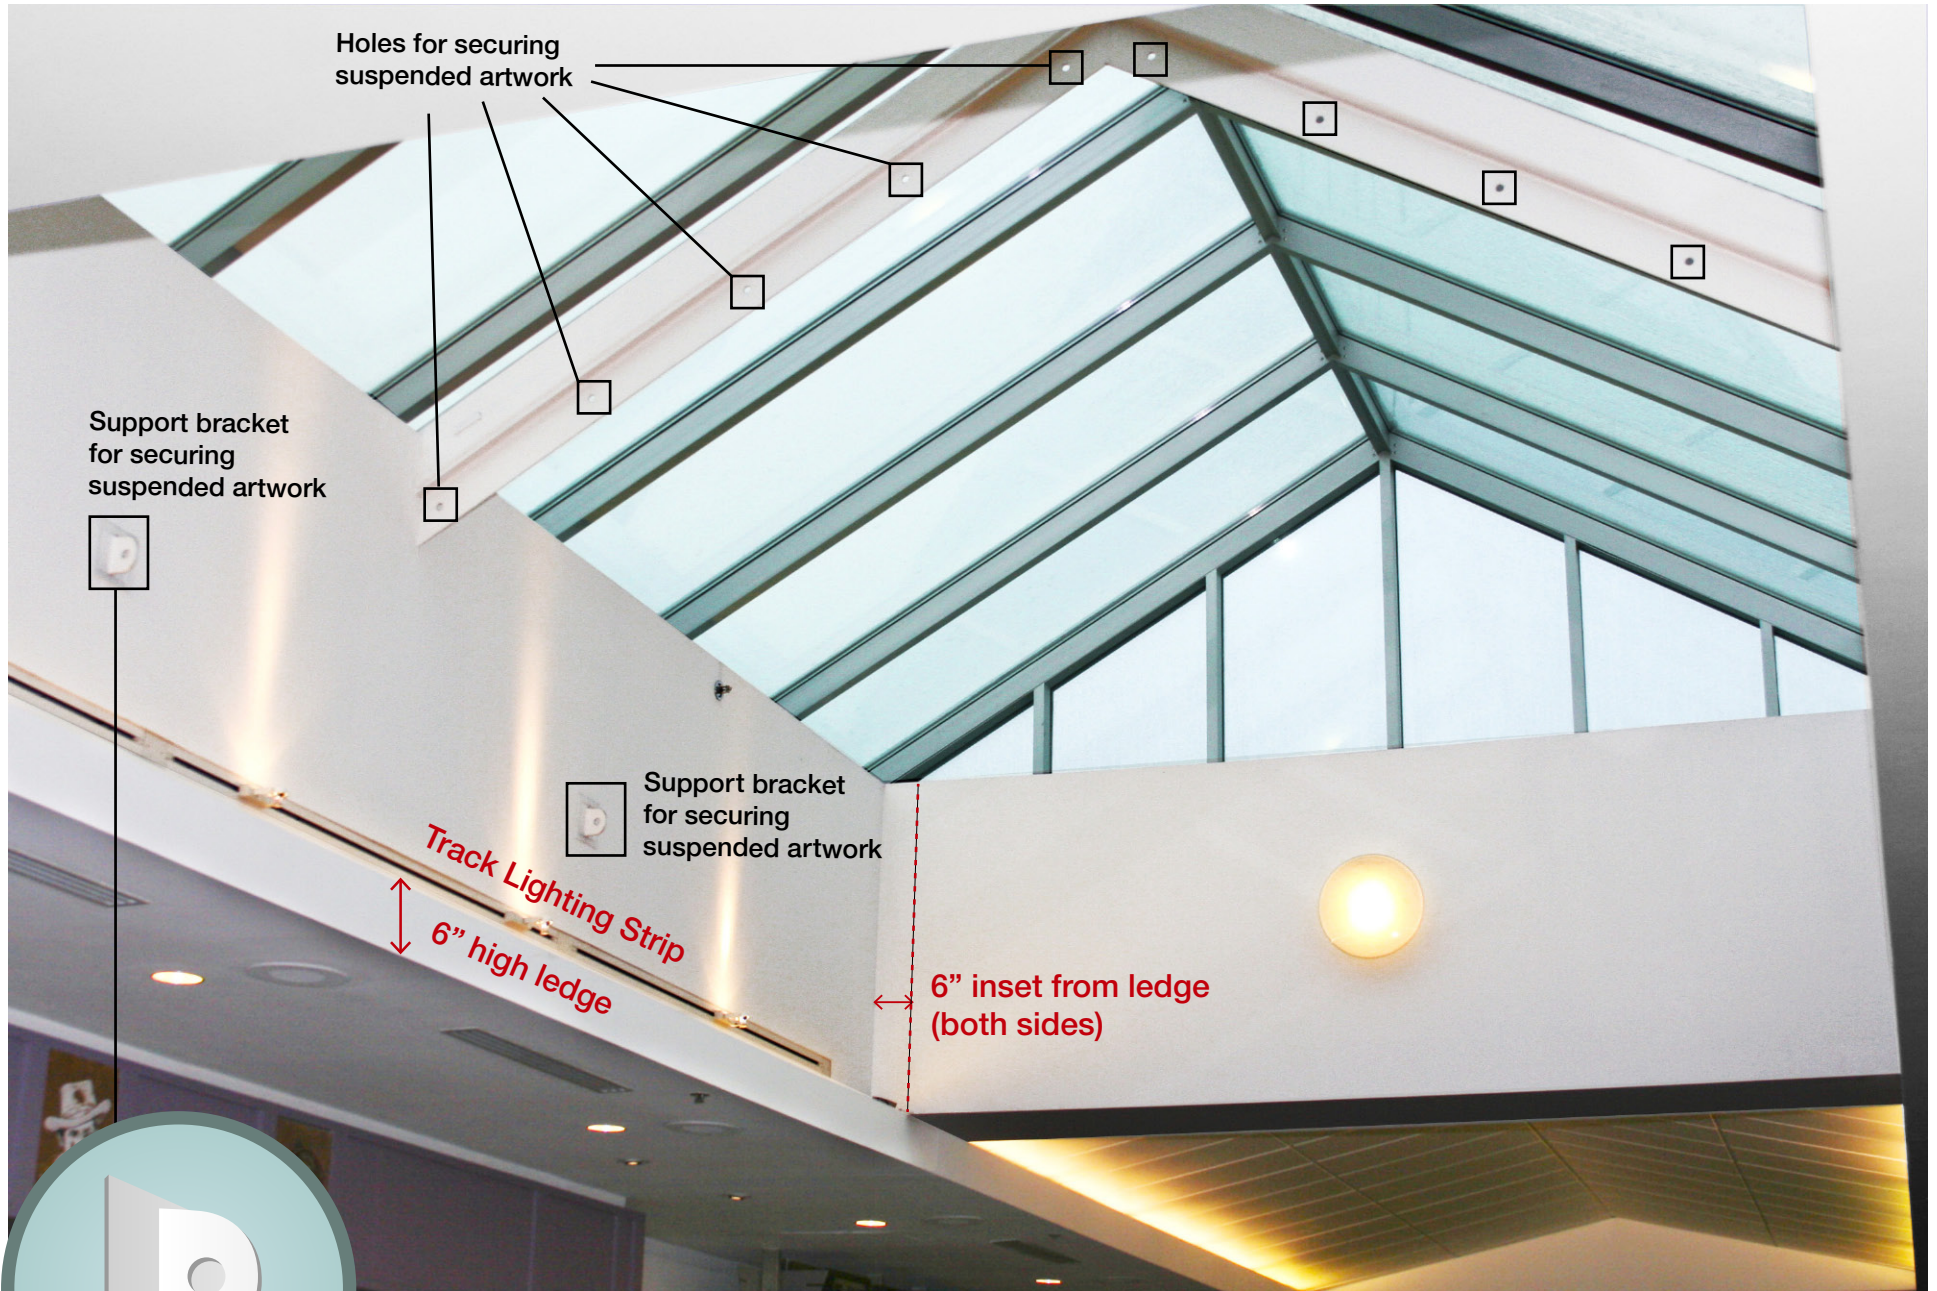

**Skylight Dimensions  
Concourse B  
Located Near Gate B-4**

**NOTE:** All structural details are not shown in these diagrams. Please refer to the photo in this document for additional information.

Measurements are approximate and presented in good faith as accurate. Slight dimensional variations may occur.

## Skylight Dimensions

### Concourse C Three locations:

- Near Gate C-2
- Near Gate C-3
- Near Gate C-19

NOTE: All structural details are not shown in these diagrams. Please refer to the photo in this document for additional information.

Measurements are approximate and presented in good faith as accurate. Slight dimensional variations may occur.

Support bracket (detail)

**Detailed Photograph** Concourse C Skylight  
Nashville International Airport®