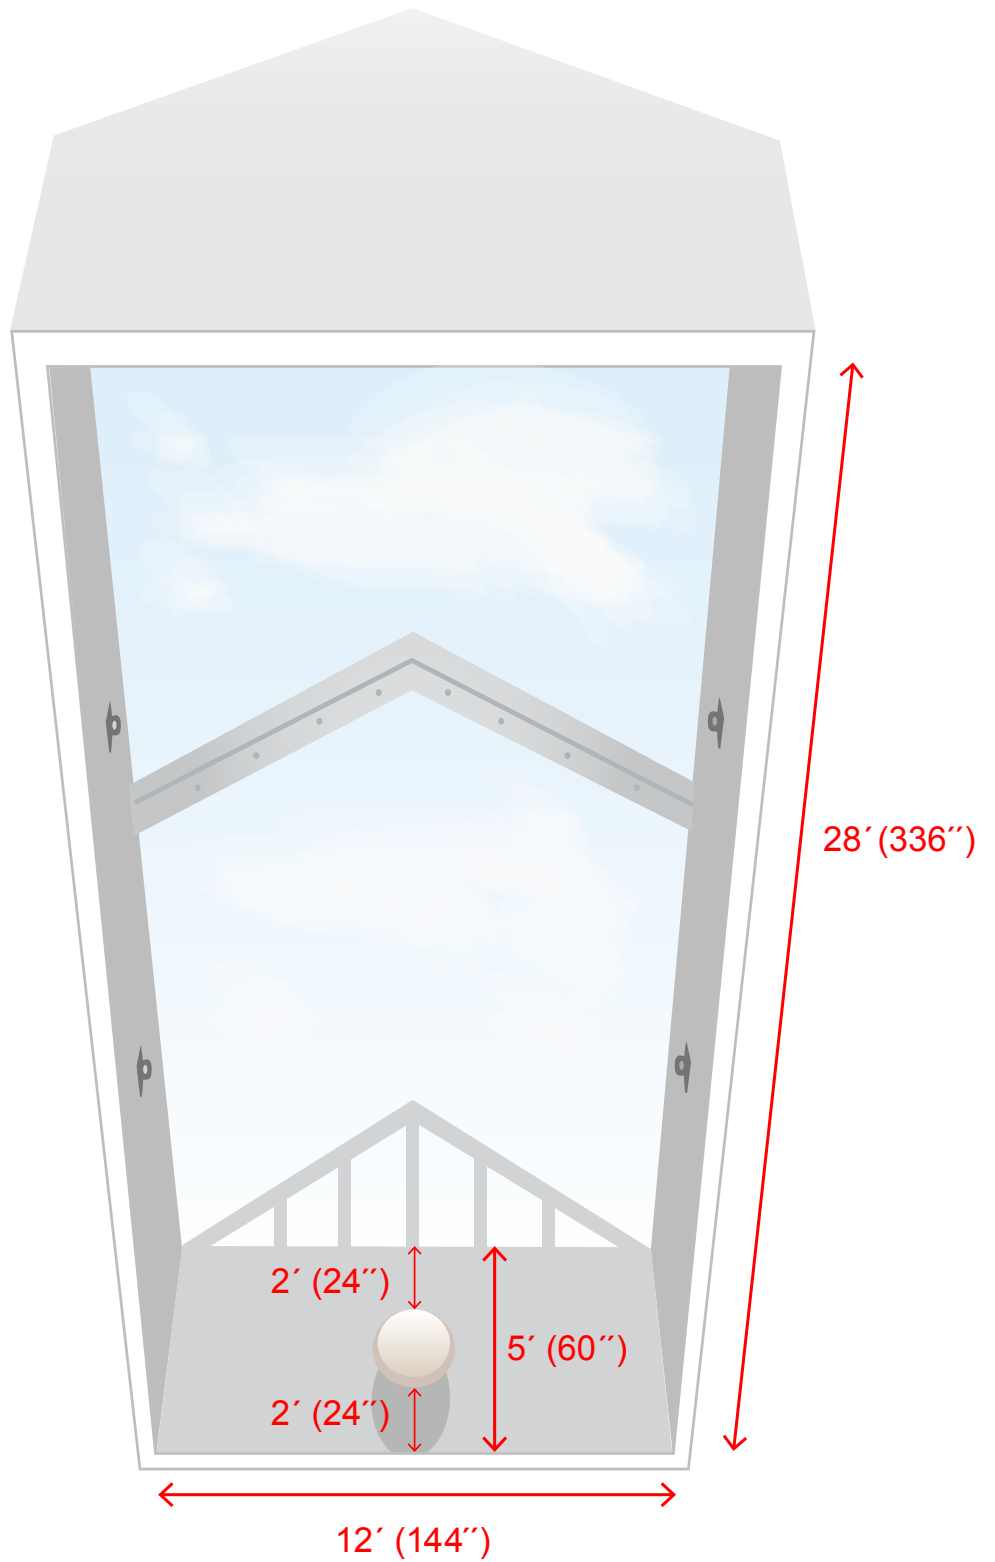

**Skylight Dimensions  
Concourse B  
Located Near Gate B-4**

**NOTE:** All structural details are not shown in these diagrams. Please refer to the photo in this document for additional information.

Measurements are approximate and presented in good faith as accurate. Slight dimensional variations may occur.

## Skylight Dimensions

Measurements are approximate and presented in good faith as accurate. Slight dimensional variations may occur.

Support bracket (detail)

**Detailed Photograph** Concourse C Skylight  
Nashville International Airport®