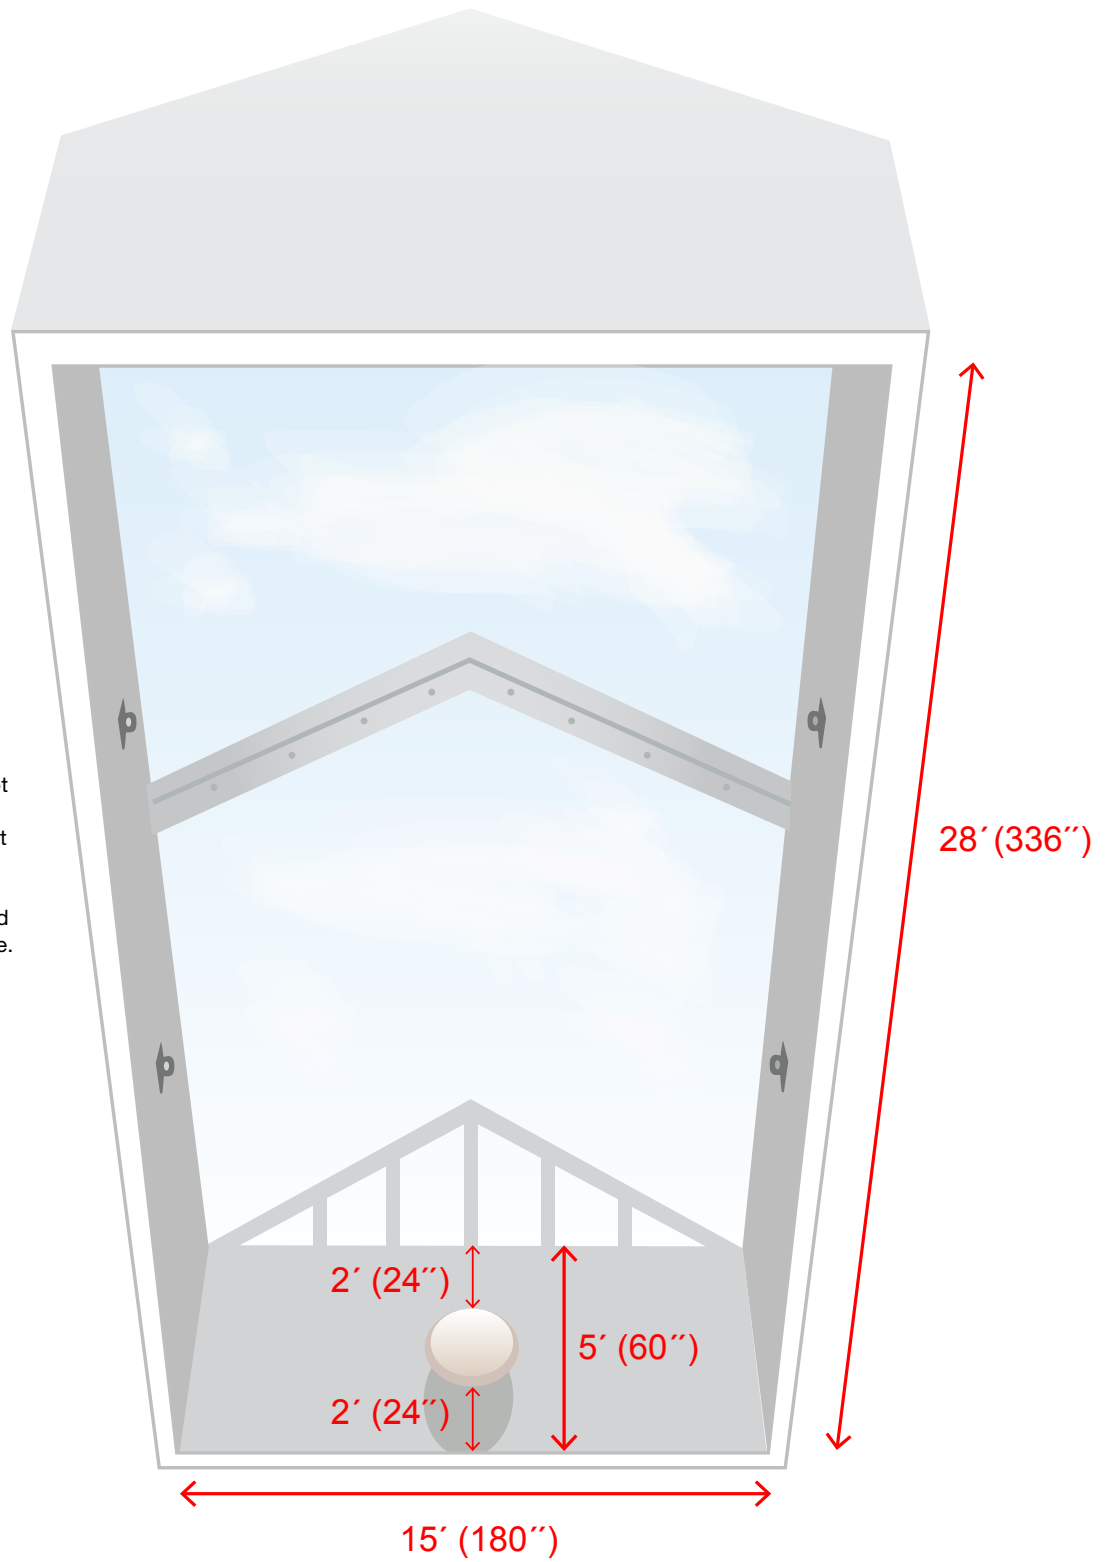

**Skylight Dimensions  
Concourse B  
Located Near Gate B-4**

**NOTE:** All structural details are not shown in these diagrams. Please refer to the photo in this document for additional information.

Measurements are approximate and presented in good faith as accurate. Slight dimensional variations may occur.

## Skylight Dimensions

Measurements are approximate and presented in good faith as accurate. Slight dimensional variations may occur.

Support bracket (detail)

**Detailed Photograph** Concourse C Skylight  
Nashville International Airport®